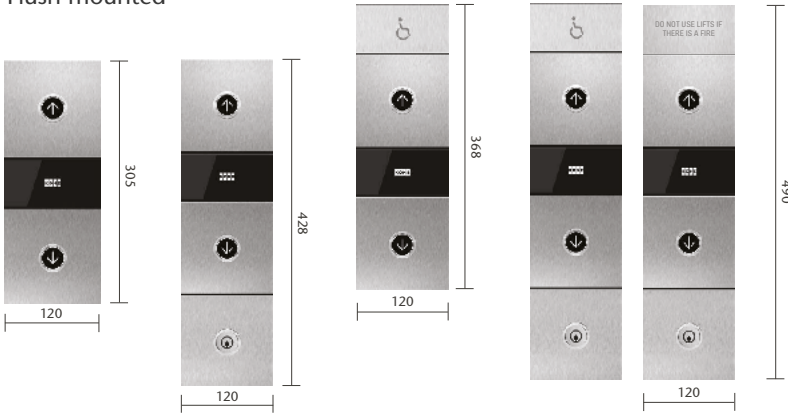

LANDING DEVICES

LANDING CALL STATION (LCS)

Flush mounted