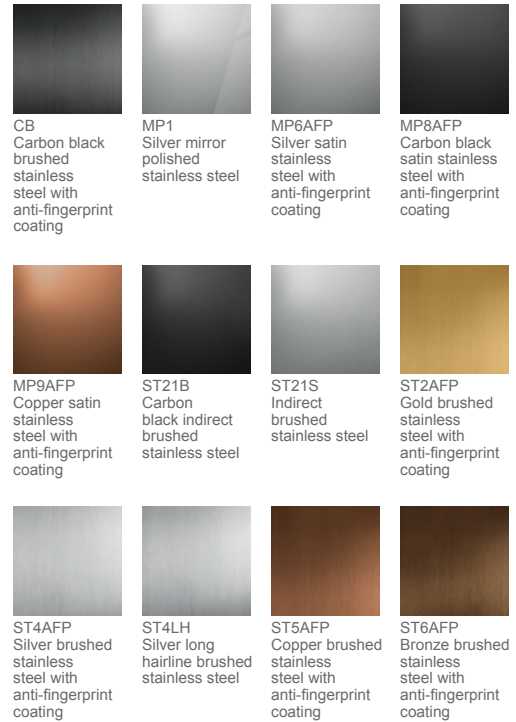

FACEPLATE FINISHING OPTIONS COP:

- *) ■ ACS reader panel is available with KONE Access solution
- Key switches also available
- Glass top panel is available up to CH=2400mm (No limitation in steel)