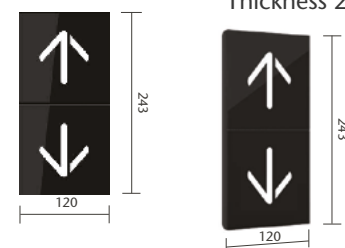

HALL LANTERN (HL)

Flush mounted

Surface mounted
Thickness 29 mm

DISPLAY TYPE/COLOUR

- Segmented LCD: White
- Dot-matrix: White, red

Note: LCD displays have icon, no text.