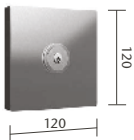

LOCK MODULE

Surface mounted
Thickness 21mm