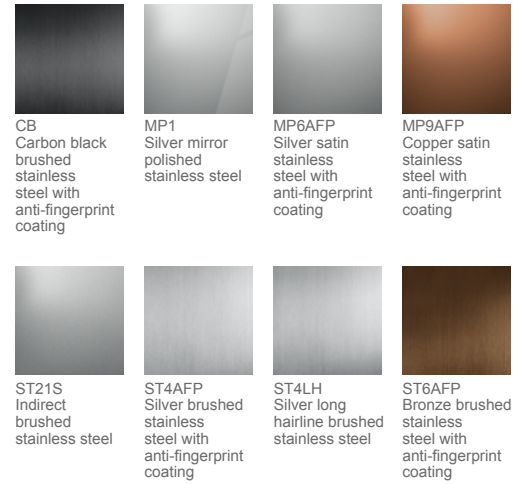

FINISHES AVAILABLE FOR LCS/LCI: