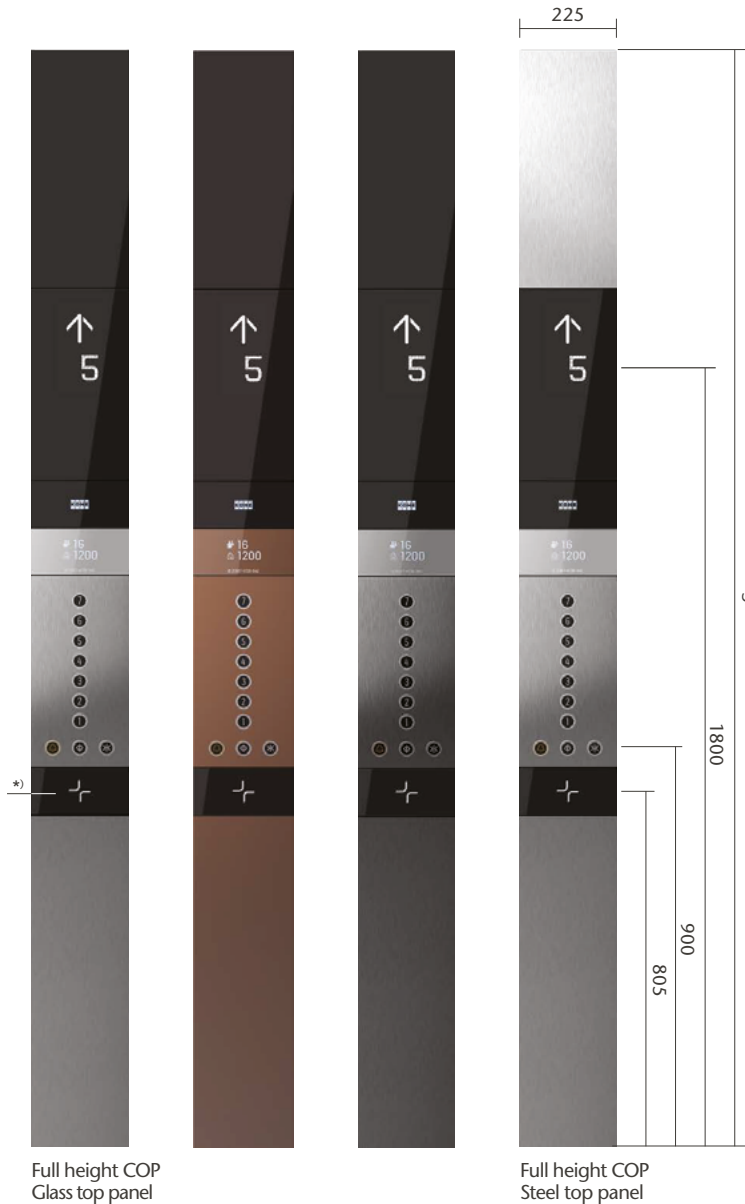

# KONE SIGNALISATION

KDS330

## FACEPLATE FINISHING OPTIONS COP:

- \*) ■ ACS reader panel is available with KONE Access solution
- Key switches also available
- Glass top panel is available up to CH=2400mm (No limitation in steel)

## COP DISPLAYS

5.7 inch STN LCD

9 inch STN LCD

Dot matrix,  
White, red

## HALL LANTERN (HL)

Flush mounted

Surface mounted  
Thickness 29 mm