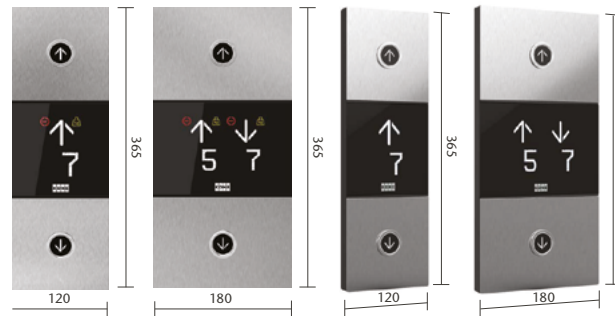

## LANDING CALL STATION (LCS)

Flush mounted

## FINISHES AVAILABLE FOR LCS/LCI:

Surface mounted  
Thickness 21 mm

## LANDING CALL STATION WITH INDICATOR (LCI)

Flush mounted

Surface mounted  
Thickness 21 mm