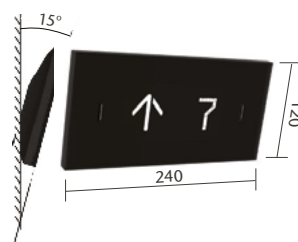

## LOCK MODULE

Surface mounted  
Thickness 21mm

## HALL INDICATOR (HI)

Flush mounted

Surface mounted  
Thickness 33 mm