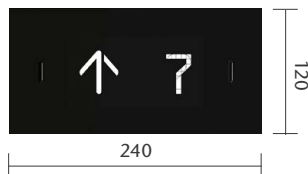

HALL INDICATOR (HI)

Flush mounted

Surface mounted
Thickness 33 mm