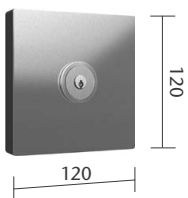

COP DISPLAYS

5.7 inch STN LCD

9 inch STN LCD

Dot matrix,
White, red

FACEPLATE MOUNTING

- Flush mounted

KDS330 BUTTONS FOR COP AND LANDING DEVICES (AUS – button always with Braille)

Surface mounted,
Mirror polished

Flush mounted,
Brushed

LANDING DEVICES

LANDING CALL STATION (LCS)

Flush mounted

Surface mounted
Thickness 21 mm

LANDING CALL STATION WITH INDICATOR (LCI)

Flush mounted

Surface mounted
Thickness 21 mm

LOCK MODULE

Surface mounted
Thickness 21 mm

HALL INDICATOR (HI)

Flush mounted

Surface mounted
Thickness 33 mm

HALL LANTERN (HL)

Flush mounted

Surface mounted
Thickness 29 mm