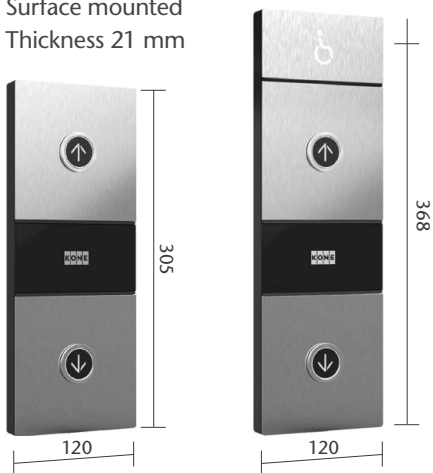

Copper satin stainless steel

Silver mirror polished stainless steel**

Dark grey brushed stainless steel

Silver brushed stainless steel**

- *) ■ ACS reader panel is available with KONE Access solution
- Key switches also available
- Glass top panel is available up to CH=2400mm (No limitation in steel)

COP DISPLAYS

5.7 inch STN LCD

9 inch STN LCD

Dot matrix,
White, red

FACEPLATE MOUNTING

- Flush mounted

KDS330 BUTTONS FOR COP AND LANDING DEVICES (AUS – button always with Braille)

Surface mounted,
Mirror polished

Flush mounted,
Brushed

LANDING DEVICES

LANDING CALL STATION (LCS)

Flush mounted

Surface mounted
Thickness 21 mm

LANDING CALL STATION WITH INDICATOR (LCI)

Flush mounted

Surface mounted
Thickness 21 mm

LOCK MODULE

Surface mounted
Thickness 21 mm

HALL INDICATOR (HI)

Flush mounted

Surface mounted
Thickness 33 mm

HALL LANTERN (HL)

Flush mounted

Surface mounted
Thickness 29 mm