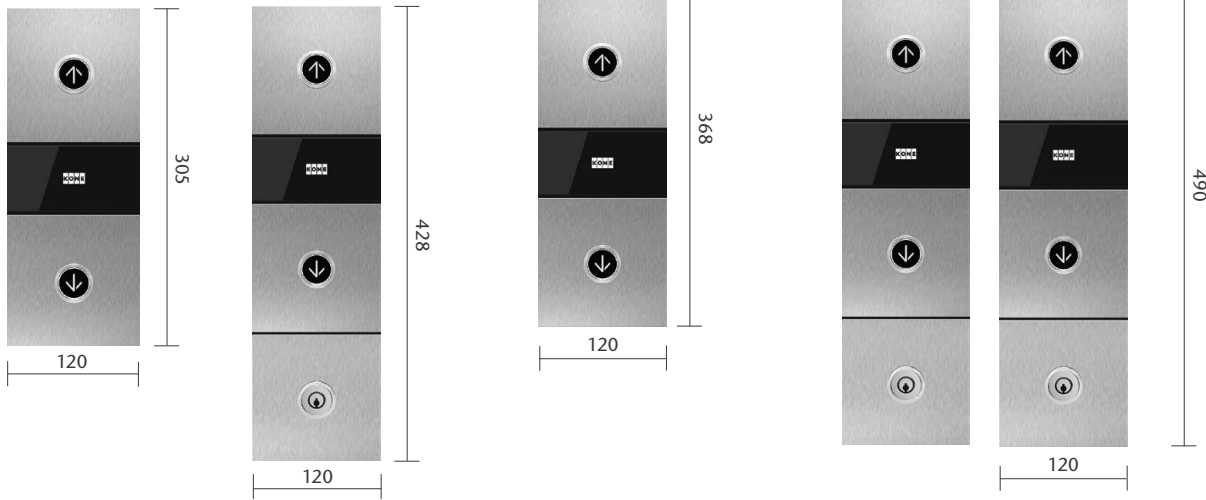

Copper satin stainless steel

Silver mirror polished stainless steel**

Dark grey brushed stainless steel

Silver brushed stainless steel**

- *) ■ ACS reader panel is available with KONE Access solution
- Key switches also available
- Glass top panel is available up to CH=2400mm (No limitation in steel)

COP DISPLAYS

5.7 inch STN LCD

9 inch STN LCD

Dot matrix,
White, red

FACEPLATE MOUNTING

- Flush mounted

KDS330 BUTTONS FOR COP AND LANDING DEVICES (AUS – button always with Braille)

Surface mounted,
Mirror polished

Flush mounted,
Brushed

LANDING DEVICES

LANDING CALL STATION (LCS)

Flush mounted

Surface mounted
Thickness 21 mm

LANDING CALL STATION WITH INDICATOR (LCI)

Flush mounted

Surface mounted
Thickness 21 mm

LOCK MODULE

Surface mounted
Thickness 21 mm

HALL INDICATOR (HI)

Flush mounted

Surface mounted
Thickness 33 mm

HALL LANTERN (HL)

Flush mounted

Surface mounted
Thickness 29 mm