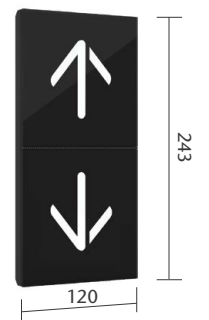

Copper satin stainless steel

Silver mirror polished stainless steel**

Dark grey brushed stainless steel

Silver brushed stainless steel**

- *) ■ ACS reader panel is available with KONE Access solution
- Key switches also available
- Glass top panel is available up to CH=2400mm (No limitation in steel)

LOCK MODULE

Surface mounted
Thickness 21 mm

HALL INDICATOR (HI)

Flush mounted

Surface mounted
Thickness 33 mm

HALL LANTERN (HL)

Flush mounted

Surface mounted
Thickness 29 mm

FACEPLATE MATERIALS

- Silver brushed stainless steel
- Silver mirror polished stainless steel
- Copper satin stainless steel
- Dark grey brushed stainless steel

DISPLAY TYPE/COLOR

- Segmented LCD: White
- Dot-matrix: White, red