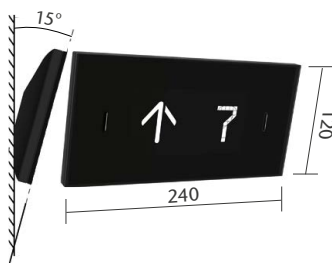

Flush mounted,
Brushed

LANDING DEVICES

LANDING CALL STATION (LCS)

Flush mounted

Surface mounted
Thickness 21 mm

LANDING CALL STATION WITH INDICATOR (LCI)

Flush mounted

Surface mounted
Thickness 21 mm

LOCK MODULE

Surface mounted
Thickness 21 mm

HALL INDICATOR (HI)

Flush mounted

Surface mounted
Thickness 33 mm

HALL LANTERN (HL)

Flush mounted

Surface mounted
Thickness 29 mm