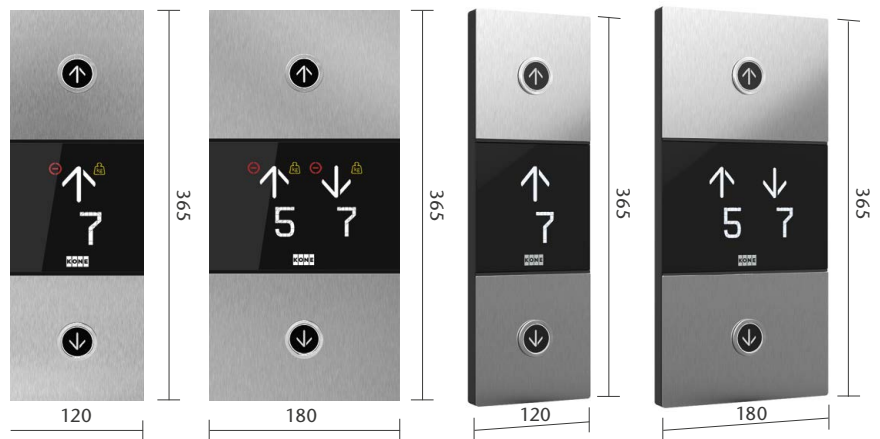

COP DISPLAYS

5.7 inch STN LCD

9 inch STN LCD

Dot matrix,
White, red

FACEPLATE MOUNTING

- Flush mounted

KDS330 BUTTONS FOR COP AND LANDING DEVICES (AUS – button always with Braille)

Surface mounted,
Mirror polished

Flush mounted,
Brushed

LANDING DEVICES

LANDING CALL STATION (LCS)

Flush mounted

Surface mounted
Thickness 21 mm

LANDING CALL STATION WITH INDICATOR (LCI)

Flush mounted

Surface mounted
Thickness 21 mm

LOCK MODULE

Surface mounted
Thickness 21 mm

HALL INDICATOR (HI)

Flush mounted

Surface mounted
Thickness 33 mm

HALL LANTERN (HL)

Flush mounted

Surface mounted
Thickness 29 mm