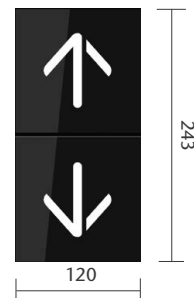

LOCK MODULE

Surface mounted
Thickness 21 mm

HALL INDICATOR (HI)

Flush mounted

Surface mounted
Thickness 33 mm

HALL LANTERN (HL)

Flush mounted

Surface mounted
Thickness 29 mm