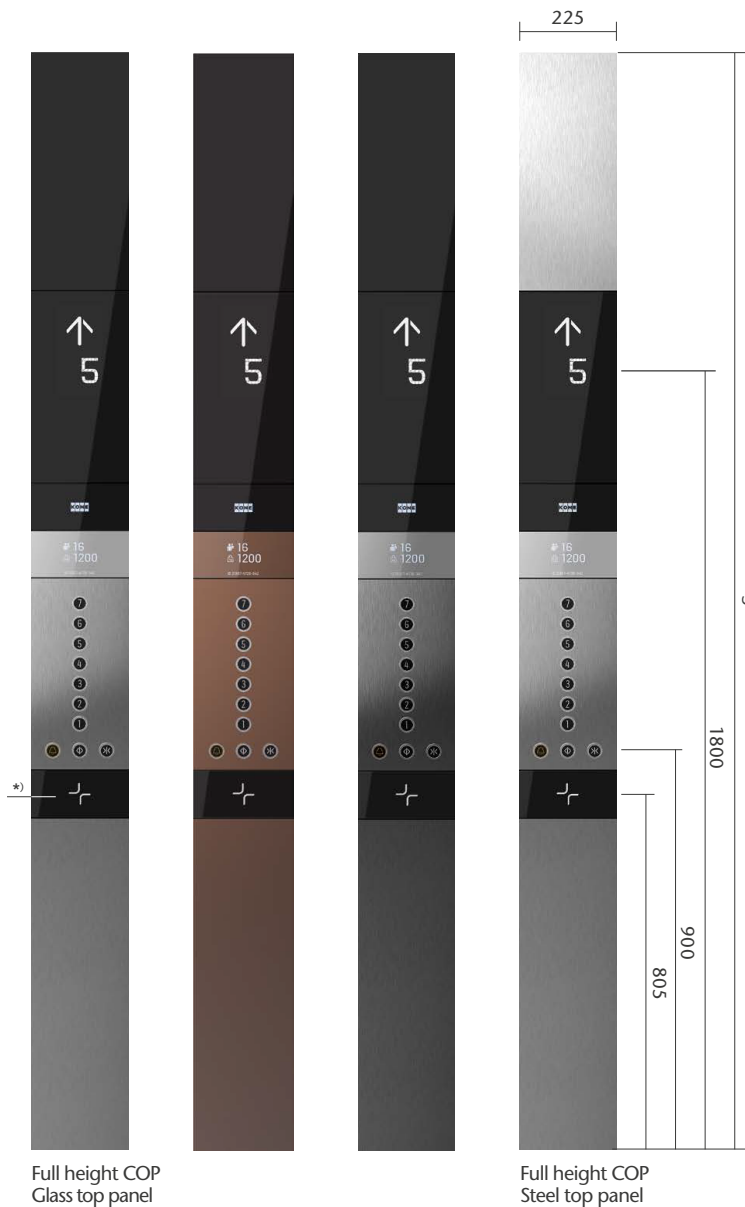

5

KONE

16
1200

ID 21367-4726-342

KONE SIGNALISATION

KDS330

CAR OPERATING PANEL (COP)

FACEPLATE FINISHING OPTIONS

Copper satin stainless steel

Silver mirror polished stainless steel**

Dark grey brushed stainless steel

Silver brushed stainless steel**

- *) ■ ACS reader panel is available with KONE Access solution
- Key switches also available
- Glass top panel is available up to CH=2400mm (No limitation in steel)

COP DISPLAYS

5.7 inch STN LCD

9 inch STN LCD

Dot matrix,
White, red

FACEPLATE MOUNTING

- Flush mounted

KDS330 BUTTONS FOR COP AND LANDING DEVICES (AUS – button always with Braille)

Surface mounted,
Mirror polished

FACEPLATE MATERIALS

- Silver brushed stainless steel
- Silver mirror polished stainless steel
- Copper satin stainless steel
- Dark grey brushed stainless steel

DISPLAY TYPE/COLOR

- Segmented LCD: White
- Dot-matrix: White, red